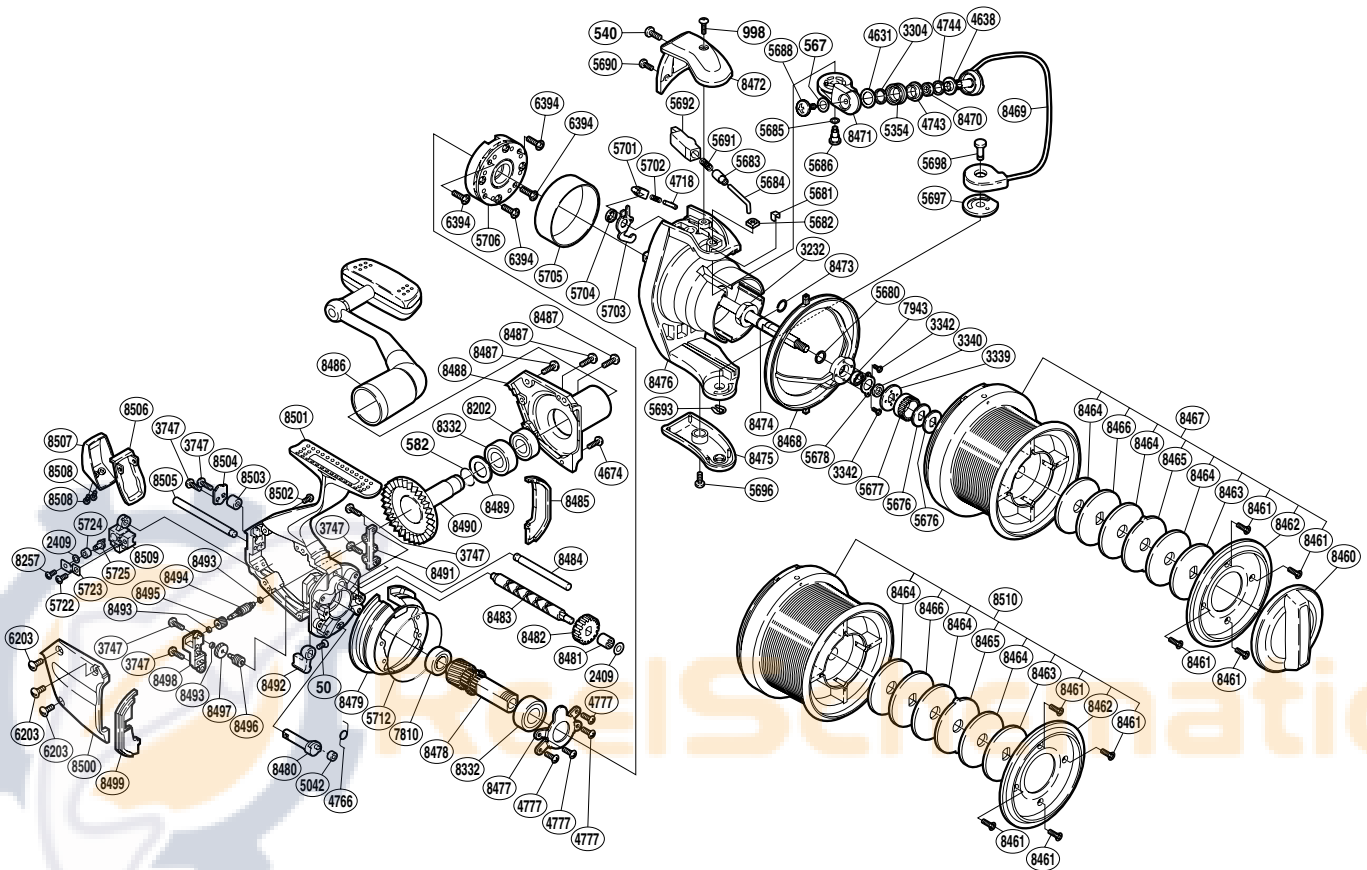

## AERO TECHNIUM XT 10000

Part No.	Description	Part No.	Description	Part No.	Description
RD0050	Anti-Reverse Lever Screw	RD5696	Guard Screw	RD8476	Rotor
RD0540	Bail Spring Cover Screw (medium)	RD5697	Bail Hold Support Spacer	RD8477	Ball Bearing Cover
RD0567	Lock Washer	RD5698	Bail Hold Support Shaft	RD8478	Pinion Gear
RD0582	"O" Ring (small)	RD5701	Lever Spring Guide (B)	RD8479	Body Flange
RD0998	Bail Spring Cover Screw (long)	RD5702	Lever Spring	RD8480	Anti-Reverse Cam
RD2409	Worm Shaft Spacer	RD5703	Bail Trip Lever	RD8481	Worm Bushing (front)
RD3232	Rotor Nut	RD5704	Trip Lever Spacer	RD8482	Idle Gear
RD3304	Bearing Spacer	RD5705	Roller Clutch Ring	RD8483	Worm Shaft
RD3339	Spool Support (B)	RD5706	Roller Clutch Assembly	RD8484	Oscillating Guide (long)
RD3340	Line Safety Guard Spacer (A)	RD5712	"O" Ring (large)	RD8485	Side Cover Flange (A)
RD3342	Bearing Retainer Screw	RD5722	Oscillating Pawl Cover Screw	RD8486	Handle Assembly
RD3747	Multi-Purpose Screw	RD5723	Oscillating Pawl Cover	RD8487	Side Cover Screw (A)
RD4631	Spacer	RD5724	Oscillating Slider Bushing	RD8488	Side Cover (A)
RD4638	Line Roller Washer	RD5725	Oscillating Pawl	RD8489	Drive Gear Washer
RD4674	Side Cover Screw (B)	RD6203	Side Cover Screw (C)	RD8490	Drive Gear
RD4718	Lever Spring Guide (A)	RD6394	Roller Clutch Screw	RD8491	Drive Gear Side Guide
RD4743	Line Roller Bushing	RD7810	Ball Bearing	RD8492	Anti-Reverse Lever
RD4744	Roller Bearing Seal	RD7943	Ball Bearing	RD8493	Worm Bushing (B)
RD4766	Anti-Reverse Cam Spring	RD8202	Ball Bearing	RD8494	Idle Gear (C)
RD4777	Body Flange Screw	RD8257	Slider Retainer Screw	RD8495	Idle Gear (B)
RD5042	Anti-Reverse Cam Ring	RD8332	Ball Bearing	RD8496	Pinion Worm Gear
RD5354	Line Roller	RD8460	Drag Knob	RD8497	Pinion Worm Gear (C)
RD5676	Spool Washer	RD8461	Spool Ring Collar Screw	RD8498	Worm Gear Side Guide
RD5677	Spool Support (A)	RD8462	Spool Ring Collar	RD8499	Side Cover Flange (B)
RD5678	Bearing Retainer	RD8463	Key Washer (A)	RD5000	Side Cover (B)
RD5680	Line Safety Guard Spacer (B)	RD8464	Drag Washer	RD5001	Body
RD5681	Angle Controller	RD8465	Eared Washer	RD8502	Oscillating Guide Screw
RD5682	Bail Arm Nut	RD8466	Key Washer (B)	RD8503	Worm Bushing (rear)
RD5683	Spring Guide (A) Support	RD8467	Spool Assembly (TYPE 8)	RD8504	Worm Shaft Retainer
RD5684	Bail Spring Guide (A)	RD8468	Line Safety Guard	RD8505	Oscillating Guide (short)
RD5685	Spacer	RD8469	Bail Assembly	RD8506	Rear Shield
RD5686	Bail Arm Shaft	RD8470	Line Roller Bearing	RD8507	Rear Protector
RD5688	Line Roller Screw	RD8471	Bail Arm	RD8508	Rear Protector Screw
RD5690	Bail Spring Cover Screw (short)	RD8472	Bail Spring Cover	RD8509	Oscillating Slider
RD5691	Bail Spring	RD8473	Line Safety Guard Clip		
RD5692	Bail Spring Guide (B)	RD8474	Main Shaft		
RD5693	"U" Lock	RD8475	Bail Hold Support Guard	RD8510	Spare Spool Assembly (TYPE 5)